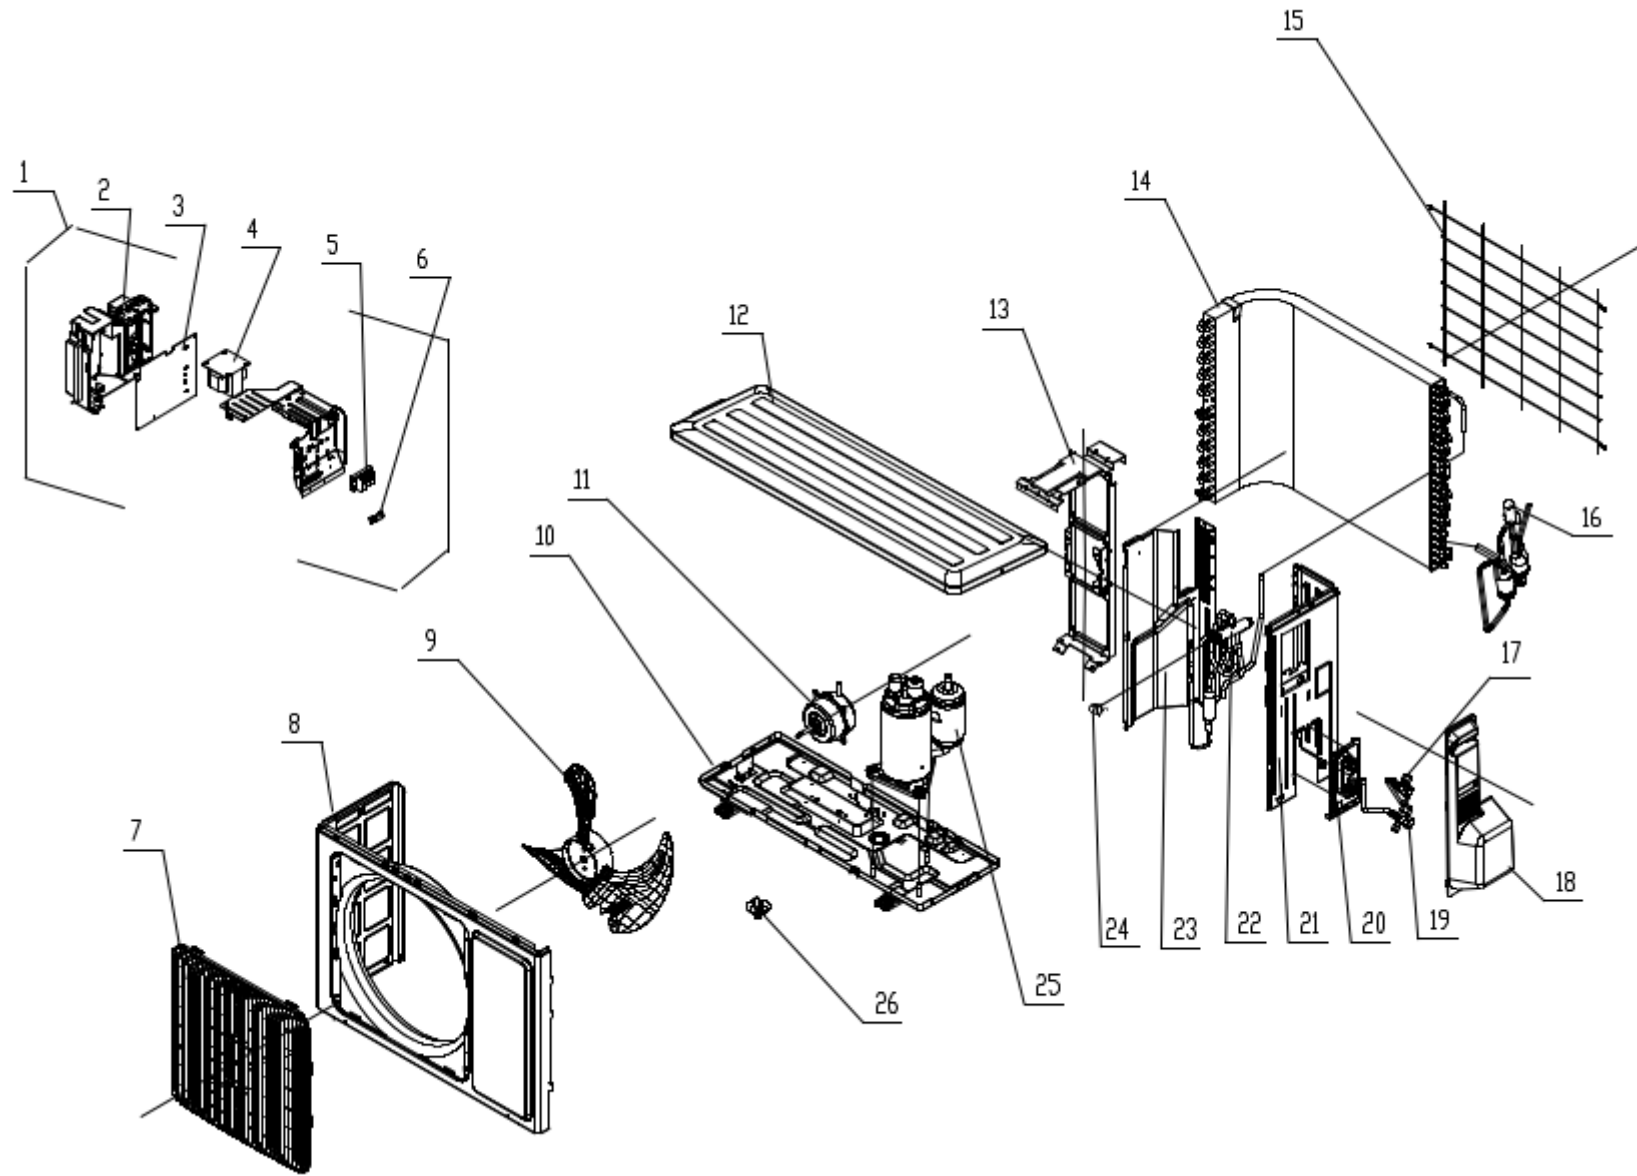

Exploded View - Vues éclatées

WIZ-09218.MH OUTDOOR UNIT – UNITE EXTERIEURE

WIZ-09218.MH OUTDOOR UNIT - UNITE EXTERIEURE

**Spare parts list
Liste des pièces détachées**

N°	Part Name	Part Code	Qty	Qty to order
1	Electric Box Assy	100002002426	1	
2	Electric Box Sub-Assy	017007000403	1	
3	Main Board	300027000426	1	
4	Reactor	43130184	1	
5	Terminal Board	422000060016	1	
6	Wire Clamp	71010103	2	
7	Front Grill	22413043	1	
8	Front Panel Assy	0153304810	1	
9	Axial Flow Fan	10333004	1	
10	Chassis Sub-Assy	017000000134P	1	
11	Fan Motor	1501308507	1	
12	Top Cover Sub-Assy	01253073	1	
13	Motor Support	01703104	1	
14	Condenser Assy	011002000557	1	
15	Rear Grill	01473009	1	
16	Electronic Expansion Valve	none	0	
17	Cut Off Valve	07130239	1	
18	Big Handle	262334332	1	
19	Cut Off Valve	071302391	1	
20	Valve Support	0171314201P	1	
21	Right Side Plate Sub-Assy	0130317801	1	
22	4-Way Valve Assy	030152000171	1	
23	Clapboard Sub-Assy	0123338502	1	
24	Magnet Coil	4300040050	1	
25	Compressor And Fittings	009001000175	1	
26	Drainage Connector	06123401	1