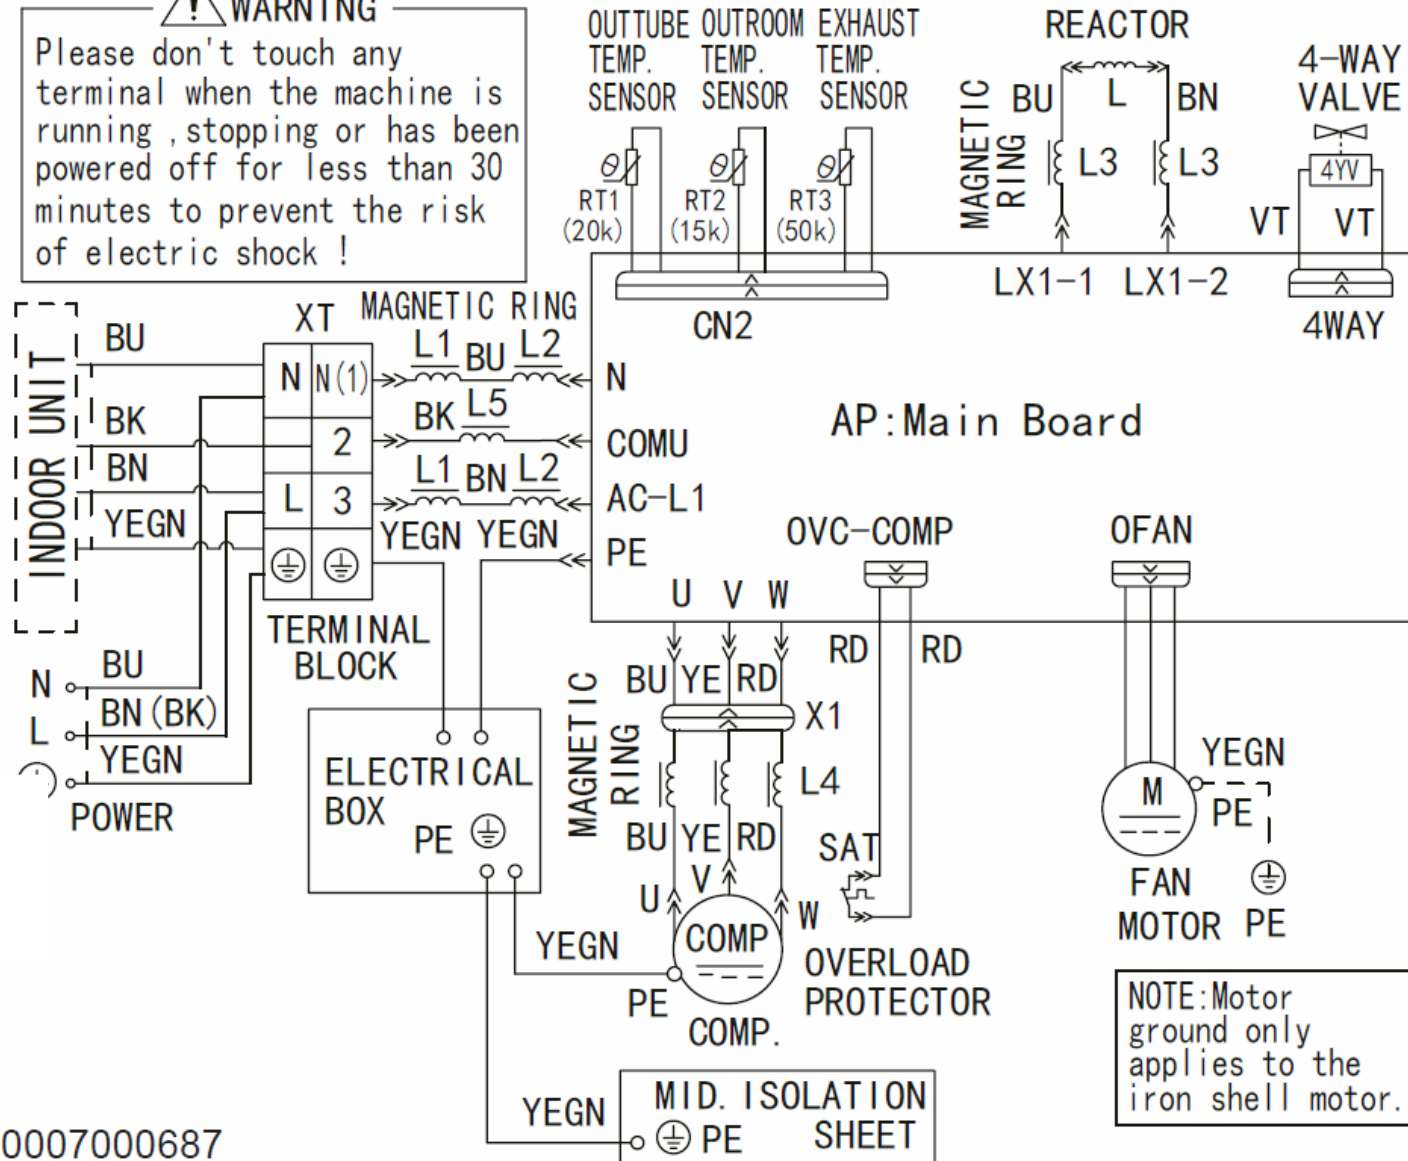

Circuit Diagram

WIZ-09218.MH

R410a

Updated on: 01 DEC 17

Circuit Diagram

WIZ-09218.MH INDOOR UNIT – UNITE INTERIEURE

600007000973

Circuit Diagram

WIZ-09218.MH OUTDOOR UNIT – UNITE EXTERIEURE

! WARNING
 Please don't touch any terminal when the machine is running, stopping or has been powered off for less than 30 minutes to prevent the risk of electric shock!