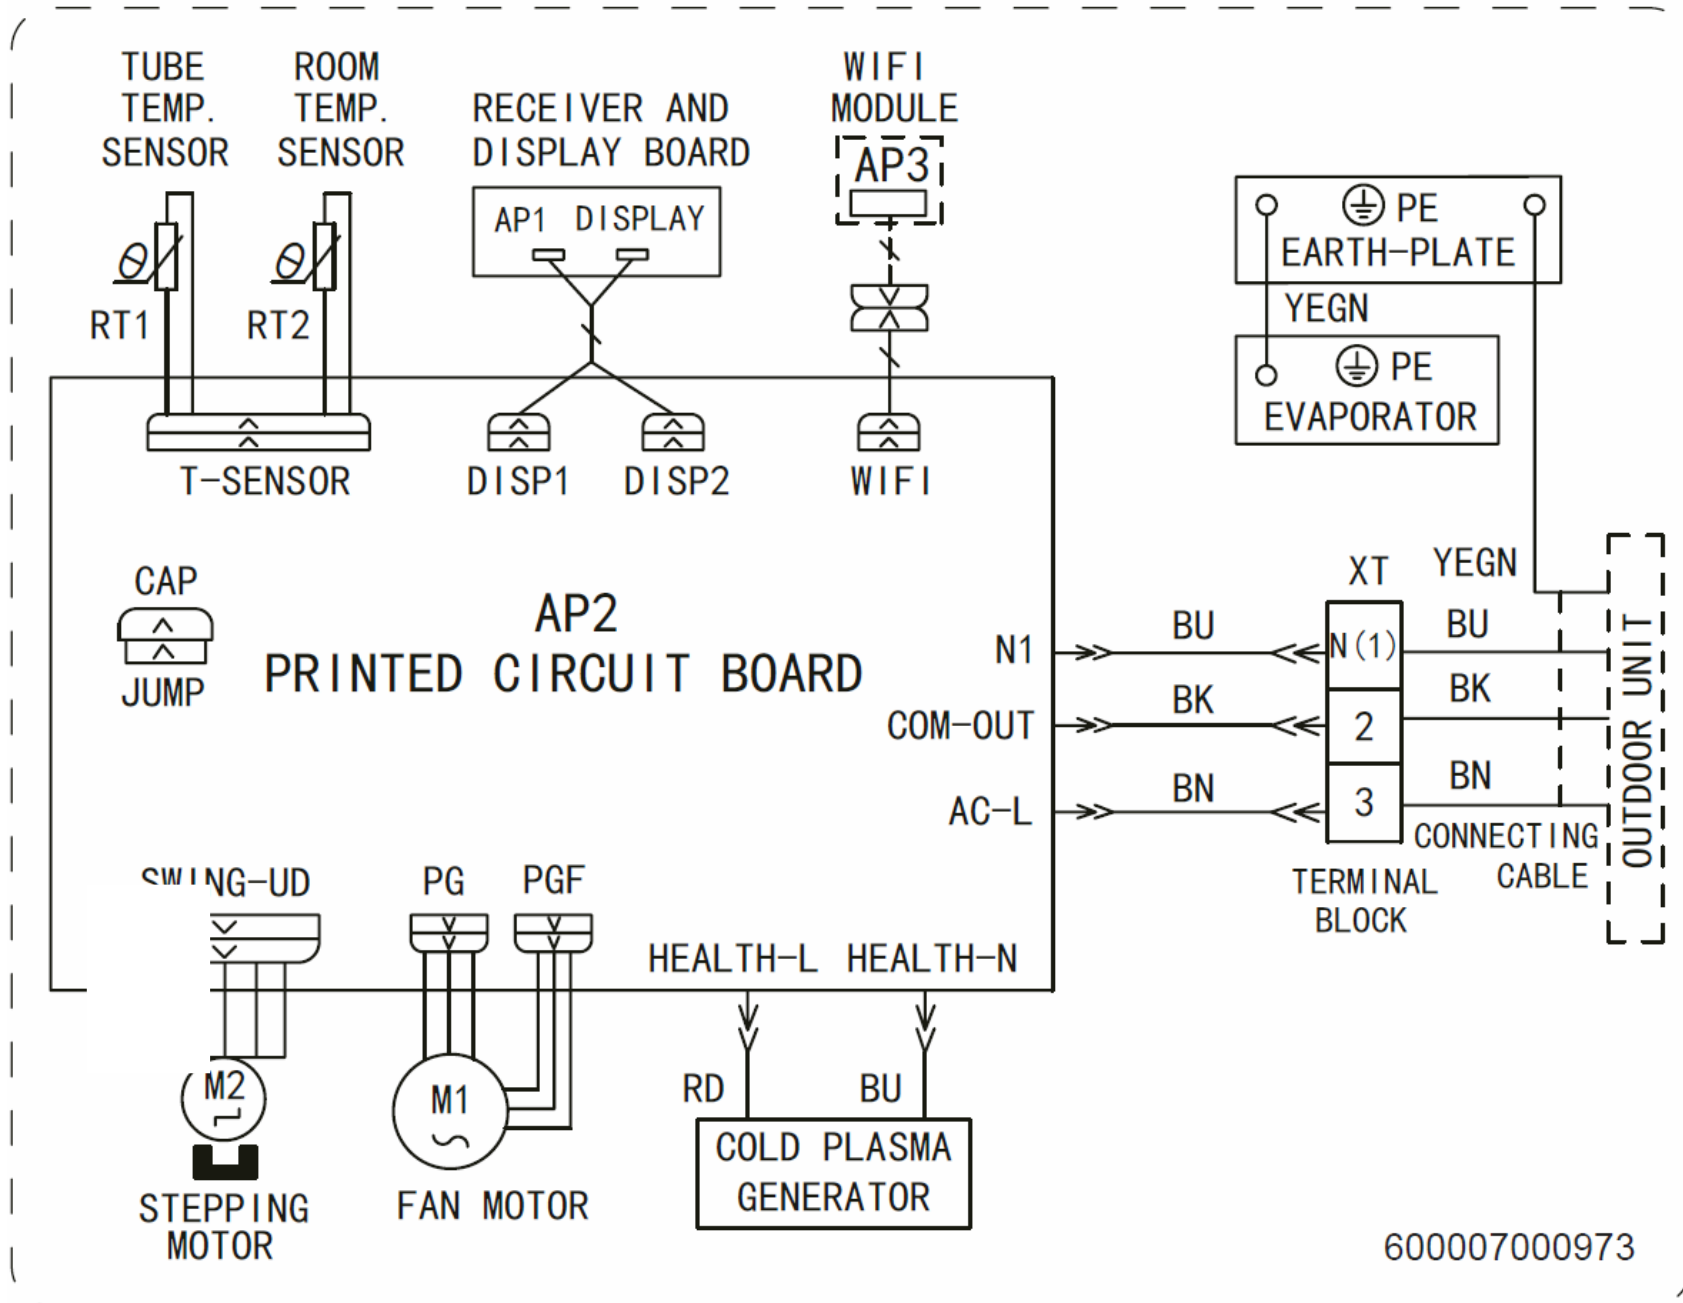

Circuit Diagram

WIZ-09218.MH

R410a

Updated on: 01 DEC 17

Circuit Diagram

WIZ-09218.MH INDOOR UNIT – UNITE INTERIEURE

600007000973

Circuit Diagram

WIZ-09218.MH OUTDOOR UNIT – UNITE EXTERIEURE

! WARNING
 Please don't touch any terminal when the machine is running, stopping or has been powered off for less than 30 minutes to prevent the risk of electric shock!