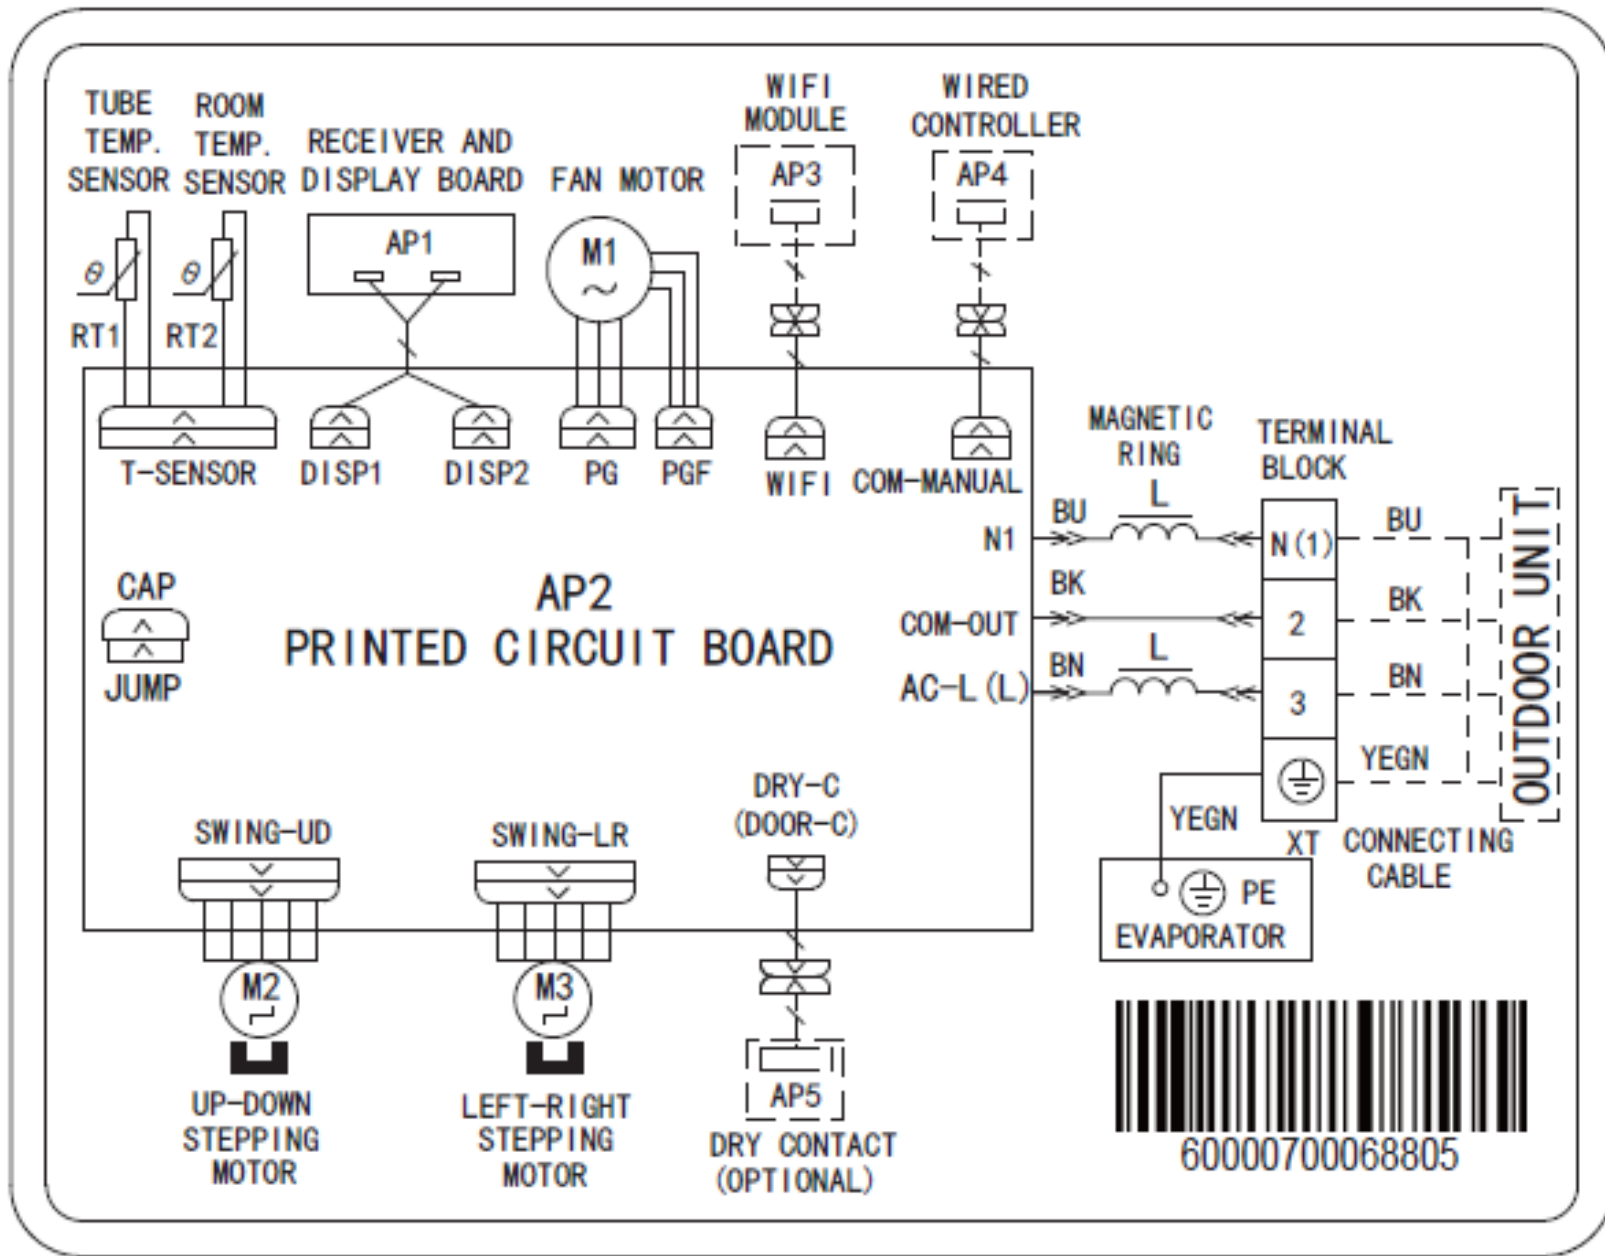

Circuit Diagram

WIZ-09222.MH

R32

Updated on: 15 NOV 22

Circuit Diagram

WIZ-09222.MH INDOOR UNIT – UNITE INTERIEURE

Circuit Diagram

WIZ-09222.MH OUTDOOR UNIT – UNITE EXTERIEURE